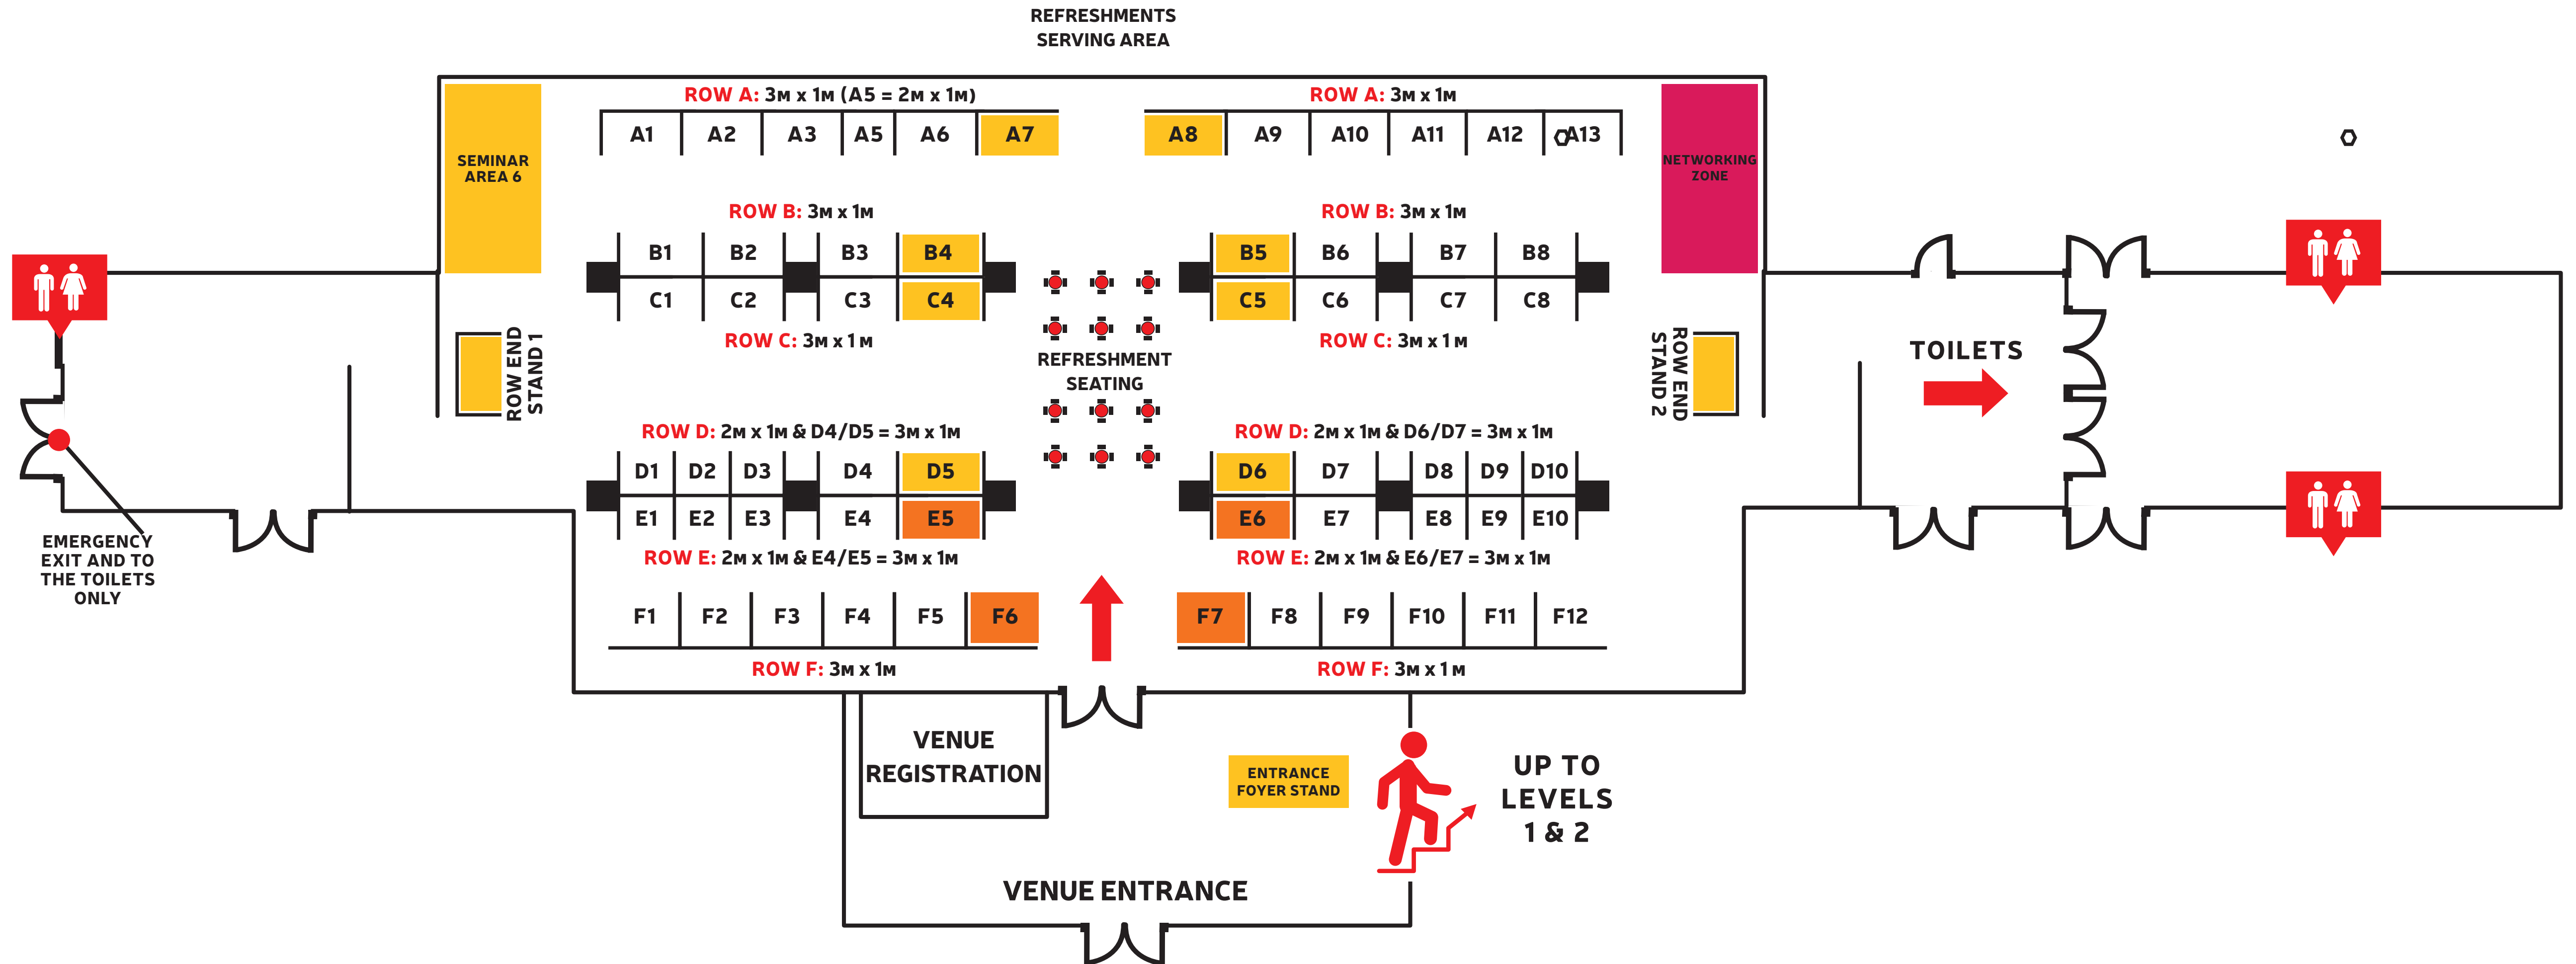

# GROUND FLOOR CONCOURSE

2M x 1M SHELL STANDS = £180

3M x 1M SHELL STANDS = £230

PREMIUM SHELL STANDS (3M x 1M) = £280

DELUXE PREMIUM SHELL STANDS (3M x 1M) = £330

## LEVEL 1 GOLD SUITE

■ STANDARD STANDS: £180

■ PREMIUM STANDS: £230

# THE CHAMBER SHOWCASE @ THE NE EXPO - LEVEL 2 PLATINUM SUITES

■ STANDARD STANDS: £180

■ PREMIUM STANDS: £230