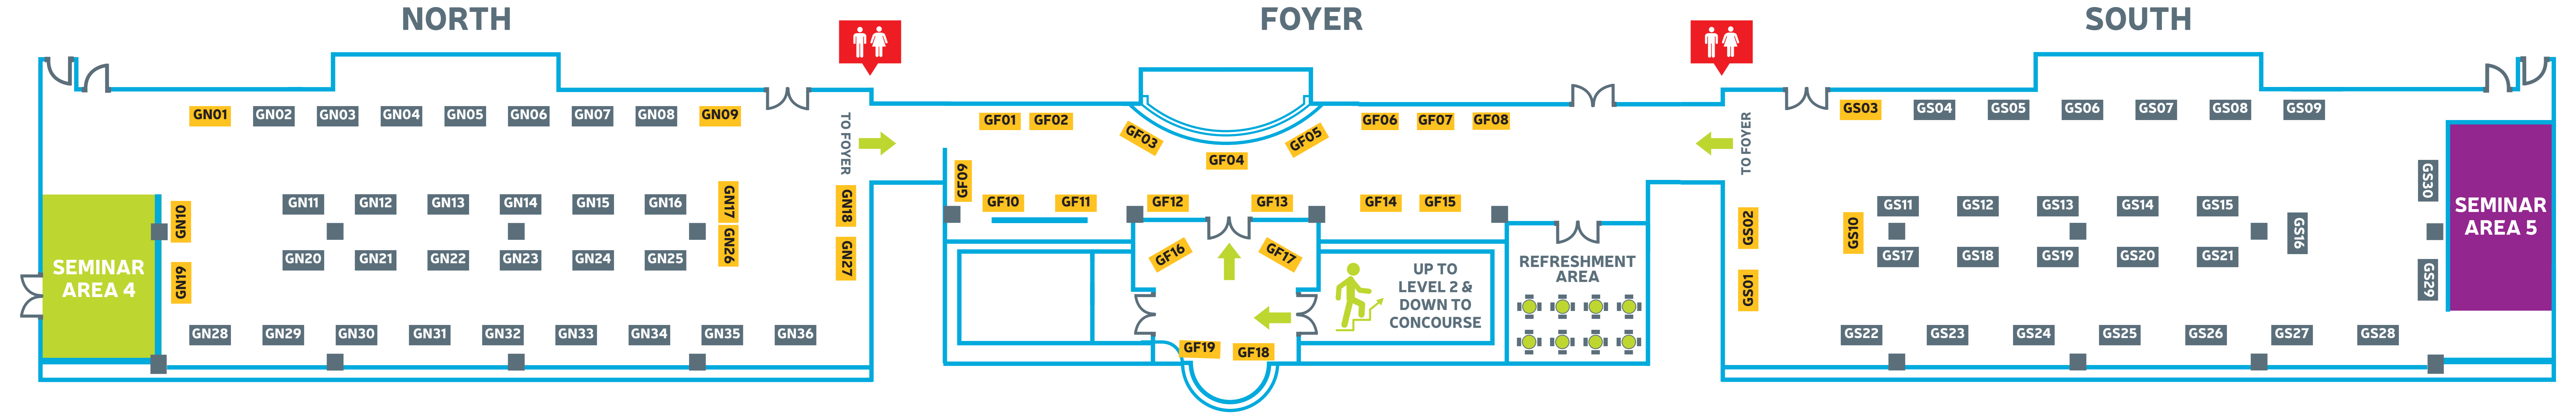

# GROUND FLOOR CONCOURSE

2M x 1M SHELL STANDS = £180

3M x 1M SHELL STANDS = £230

PREMIUM SHELL STANDS (3M x 1M) = £280

DELUXE PREMIUM SHELL STANDS (3M x 1M) = £330

## LEVEL 1 GOLD SUITE

■ STANDARD STANDS: £180

■ PREMIUM STANDS: £230

# THE CHAMBER SHOWCASE @ THE NE EXPO - LEVEL 2 PLATINUM SUITES

■ STANDARD STANDS: £180

■ PREMIUM STANDS: £230