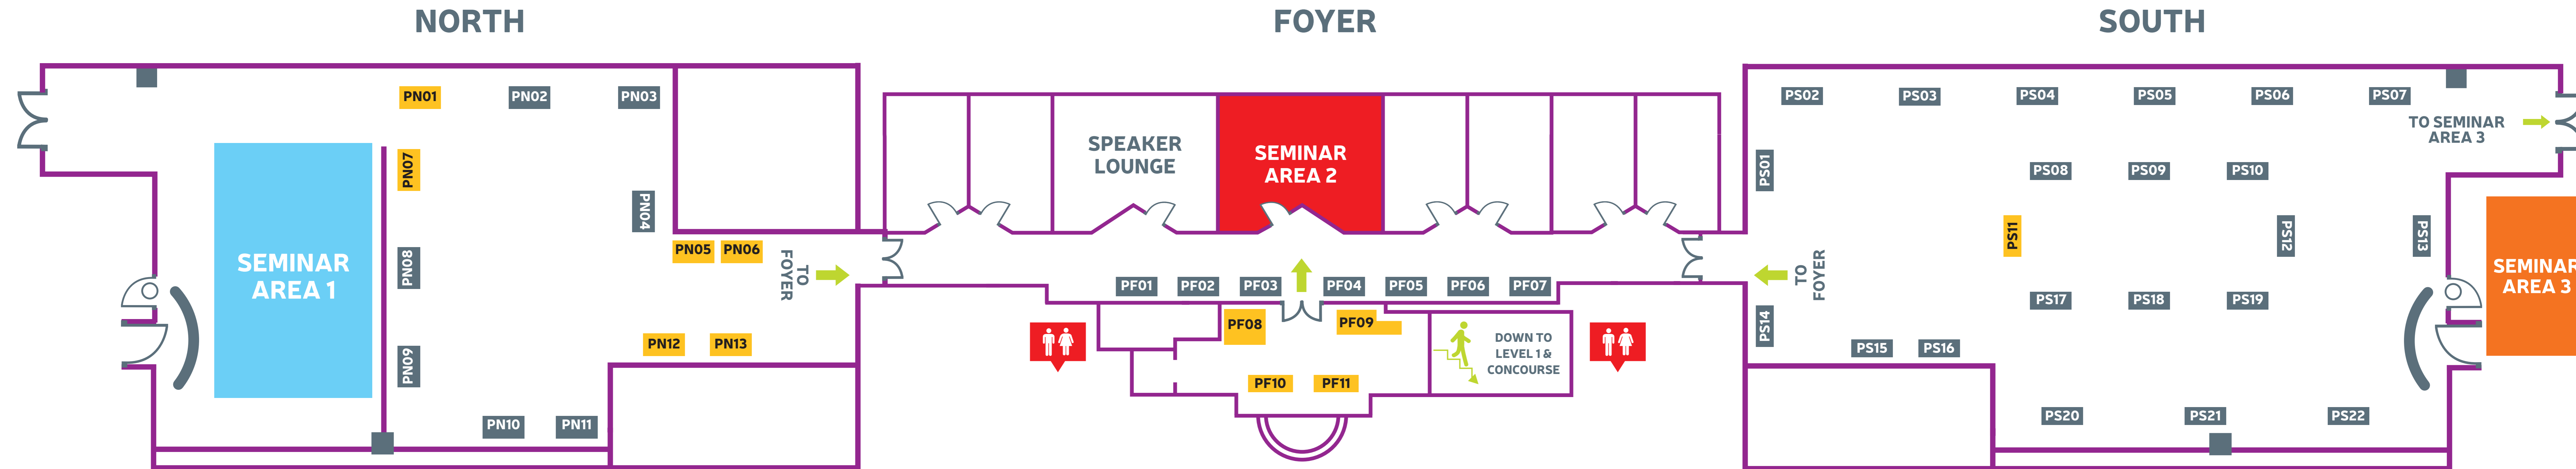

# GROUND FLOOR CONCOURSE

2M x 1M SHELL STANDS = £180

3M x 1M SHELL STANDS = £230

PREMIUM SHELL STANDS (3M x 1M) = £280

DELUXE PREMIUM SHELL STANDS (3M x 1M) = £330

## LEVEL 1 GOLD SUITE

■ STANDARD STANDS: £180

■ PREMIUM STANDS: £230

# THE CHAMBER SHOWCASE @ THE NE EXPO - LEVEL 2 PLATINUM SUITES

■ STANDARD STANDS: £180

■ PREMIUM STANDS: £230