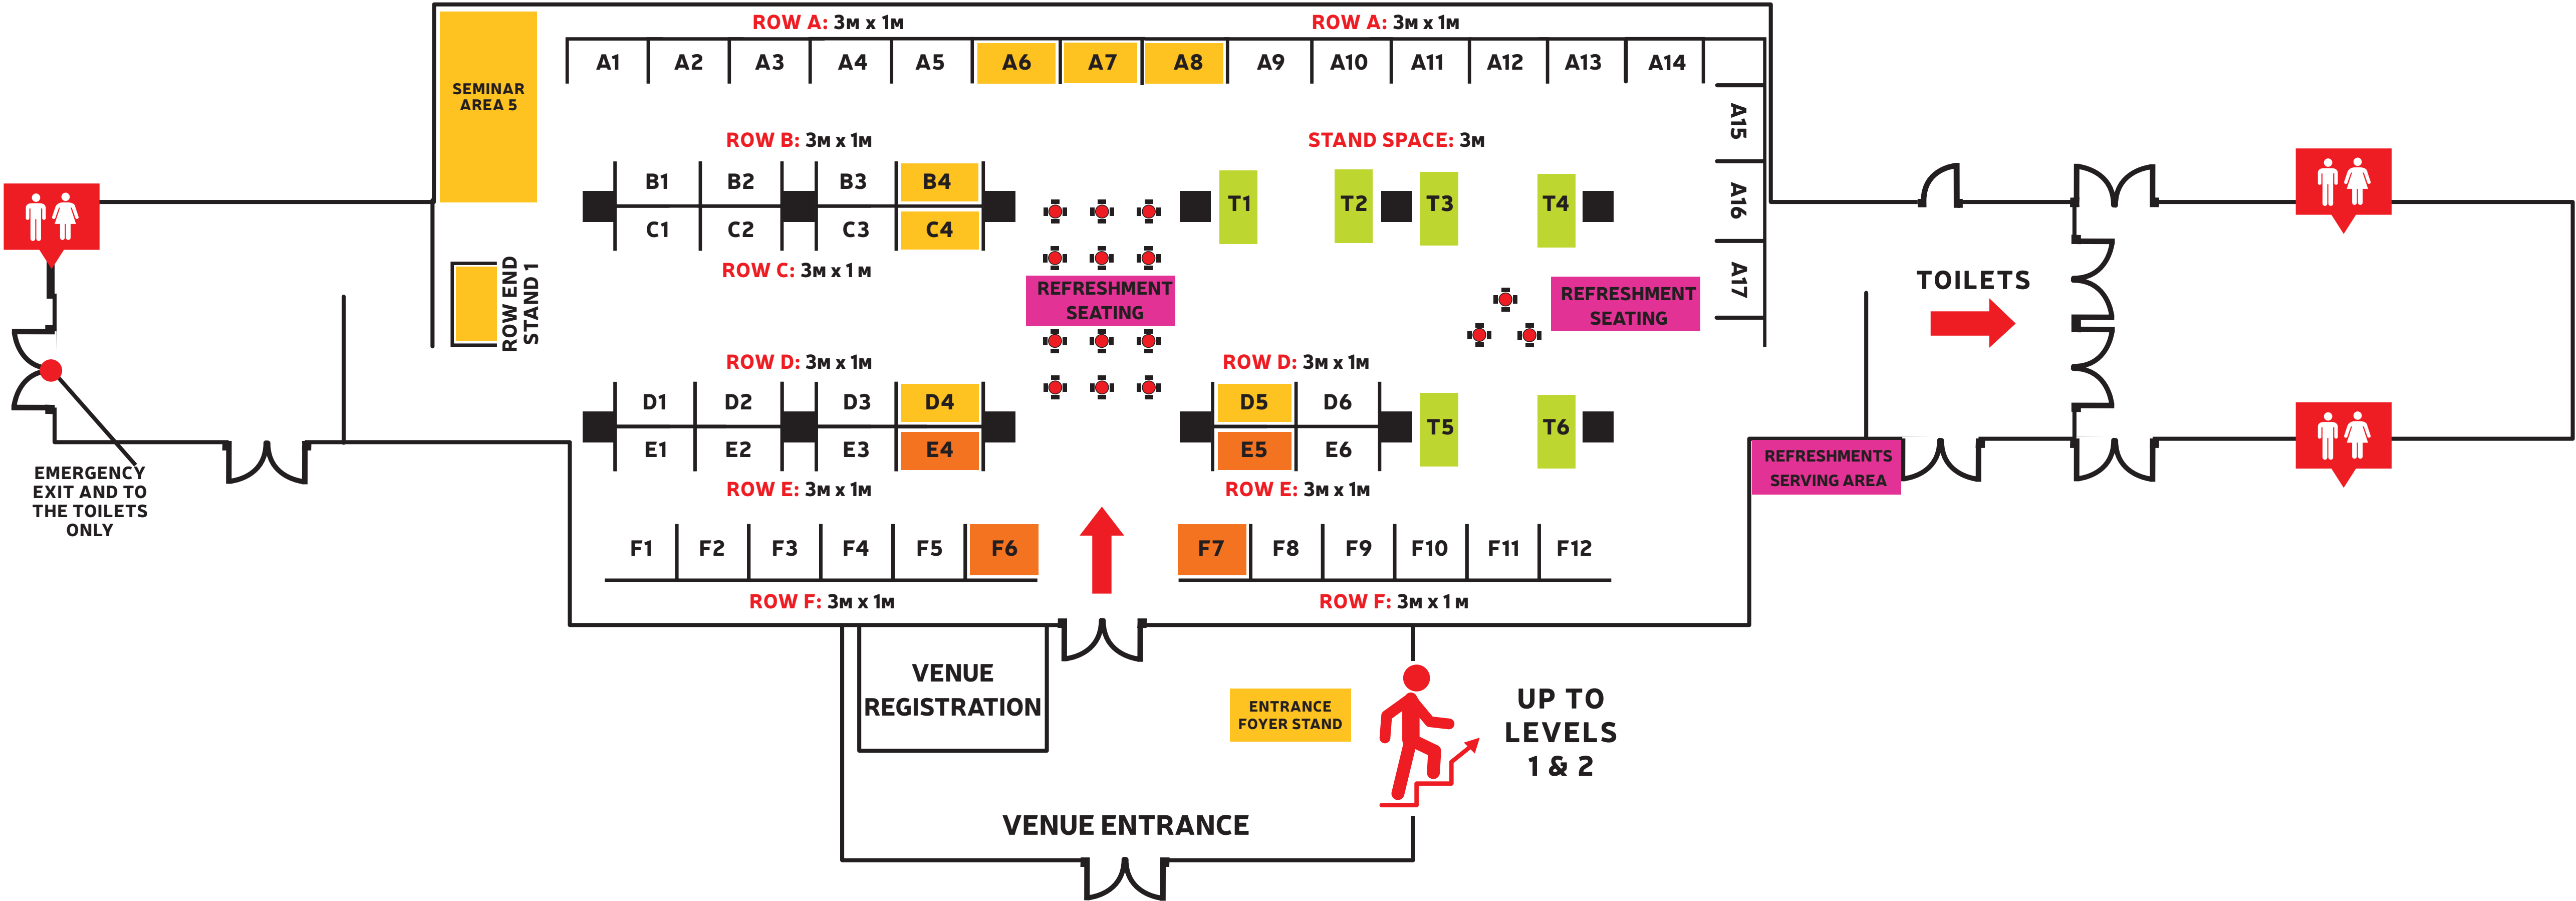

GROUND FLOOR CONCOURSE

STAND SPACE 3M = £180

3M x 1M SHELL STANDS = £230

PREMIUM SHELL STANDS (3M x 1M) = £280

DELUXE PREMIUM SHELL STANDS (3M x 1M) = £330

LEVEL 1 GOLD SUITE

■ STANDARD STANDS: £180

■ PREMIUM STANDS: £230

THE CHAMBER SHOWCASE @ THE NE EXPO - LEVEL 2 PLATINUM SUITES

■ STANDARD STANDS: £180

■ PREMIUM STANDS: £230