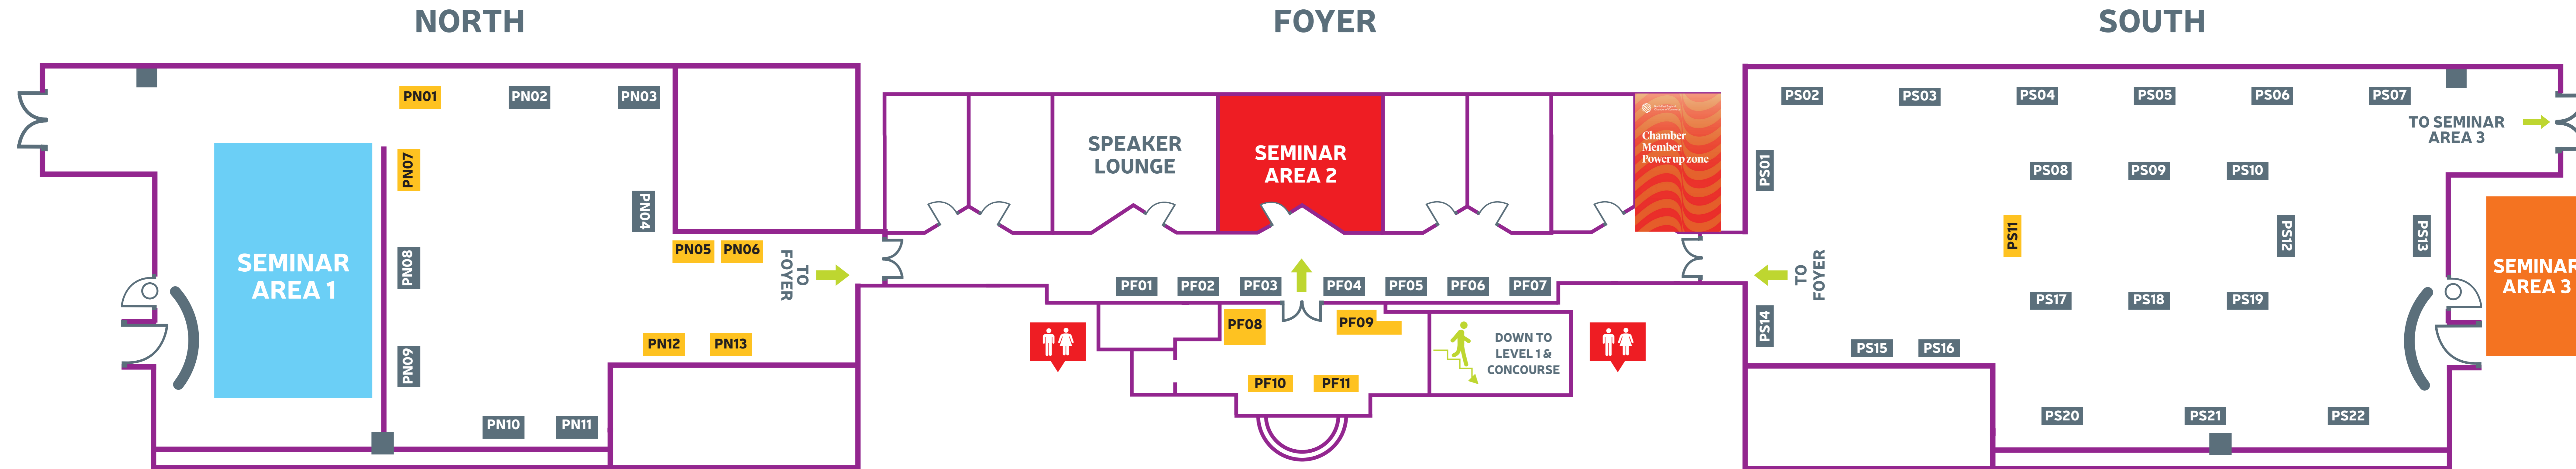

GROUND FLOOR CONCOURSE

STAND SPACE 3M = £180

3M x 1M SHELL STANDS = £230

PREMIUM SHELL STANDS (3M x 1M) = £280

DELUXE PREMIUM SHELL STANDS (3M x 1M) = £330

LEVEL 1 GOLD SUITE

■ STANDARD STANDS: £180

■ PREMIUM STANDS: £230

THE CHAMBER SHOWCASE @ THE NE EXPO - LEVEL 2 PLATINUM SUITES

■ STANDARD STANDS: £180

■ PREMIUM STANDS: £230