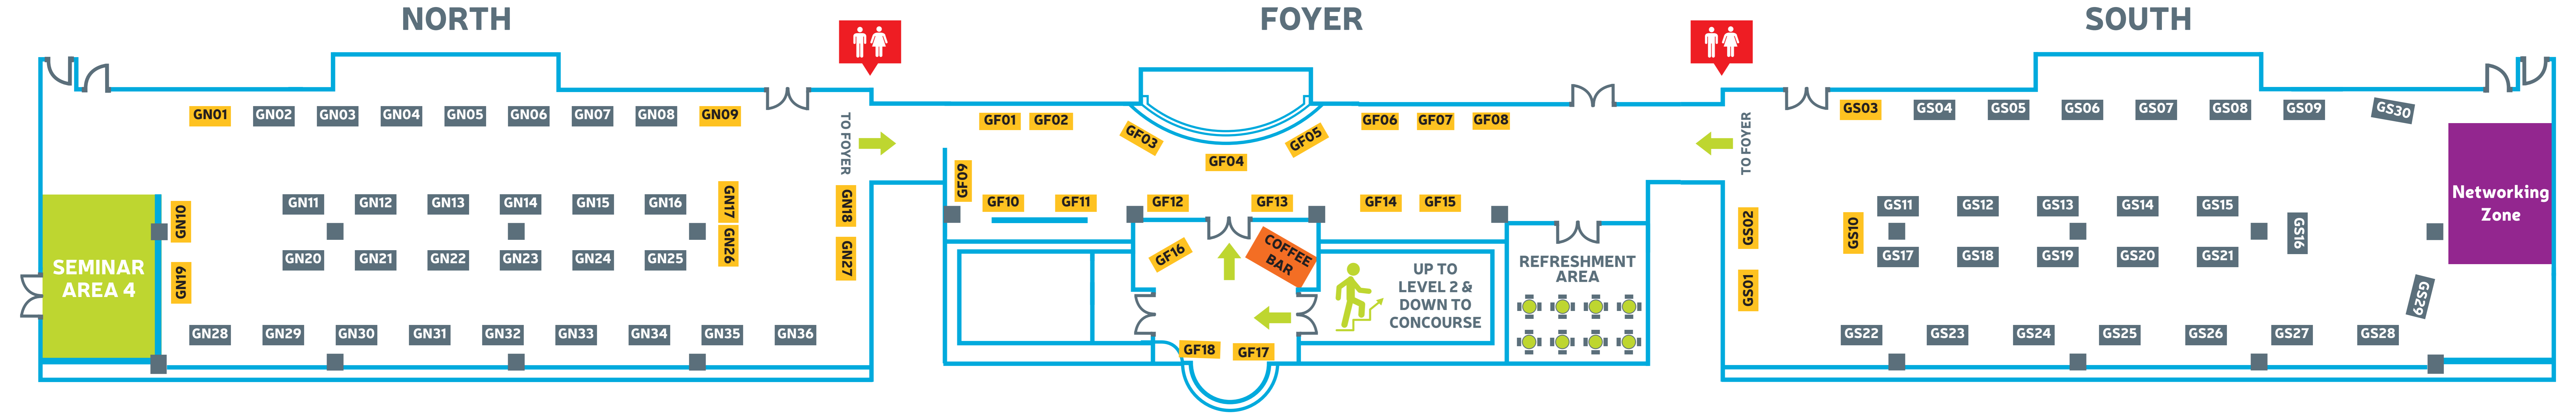

GROUND FLOOR CONCOURSE

STAND SPACE 3M = £180

3M x 1M SHELL STANDS = £230

PREMIUM SHELL STANDS (3M x 1M) = £280

DELUXE PREMIUM SHELL STANDS (3M x 1M) = £330

LEVEL 1 GOLD SUITE

■ STANDARD STANDS: £180

■ PREMIUM STANDS: £230

THE CHAMBER SHOWCASE @ THE NE EXPO - LEVEL 2 PLATINUM SUITES

■ STANDARD STANDS: £180

■ PREMIUM STANDS: £230