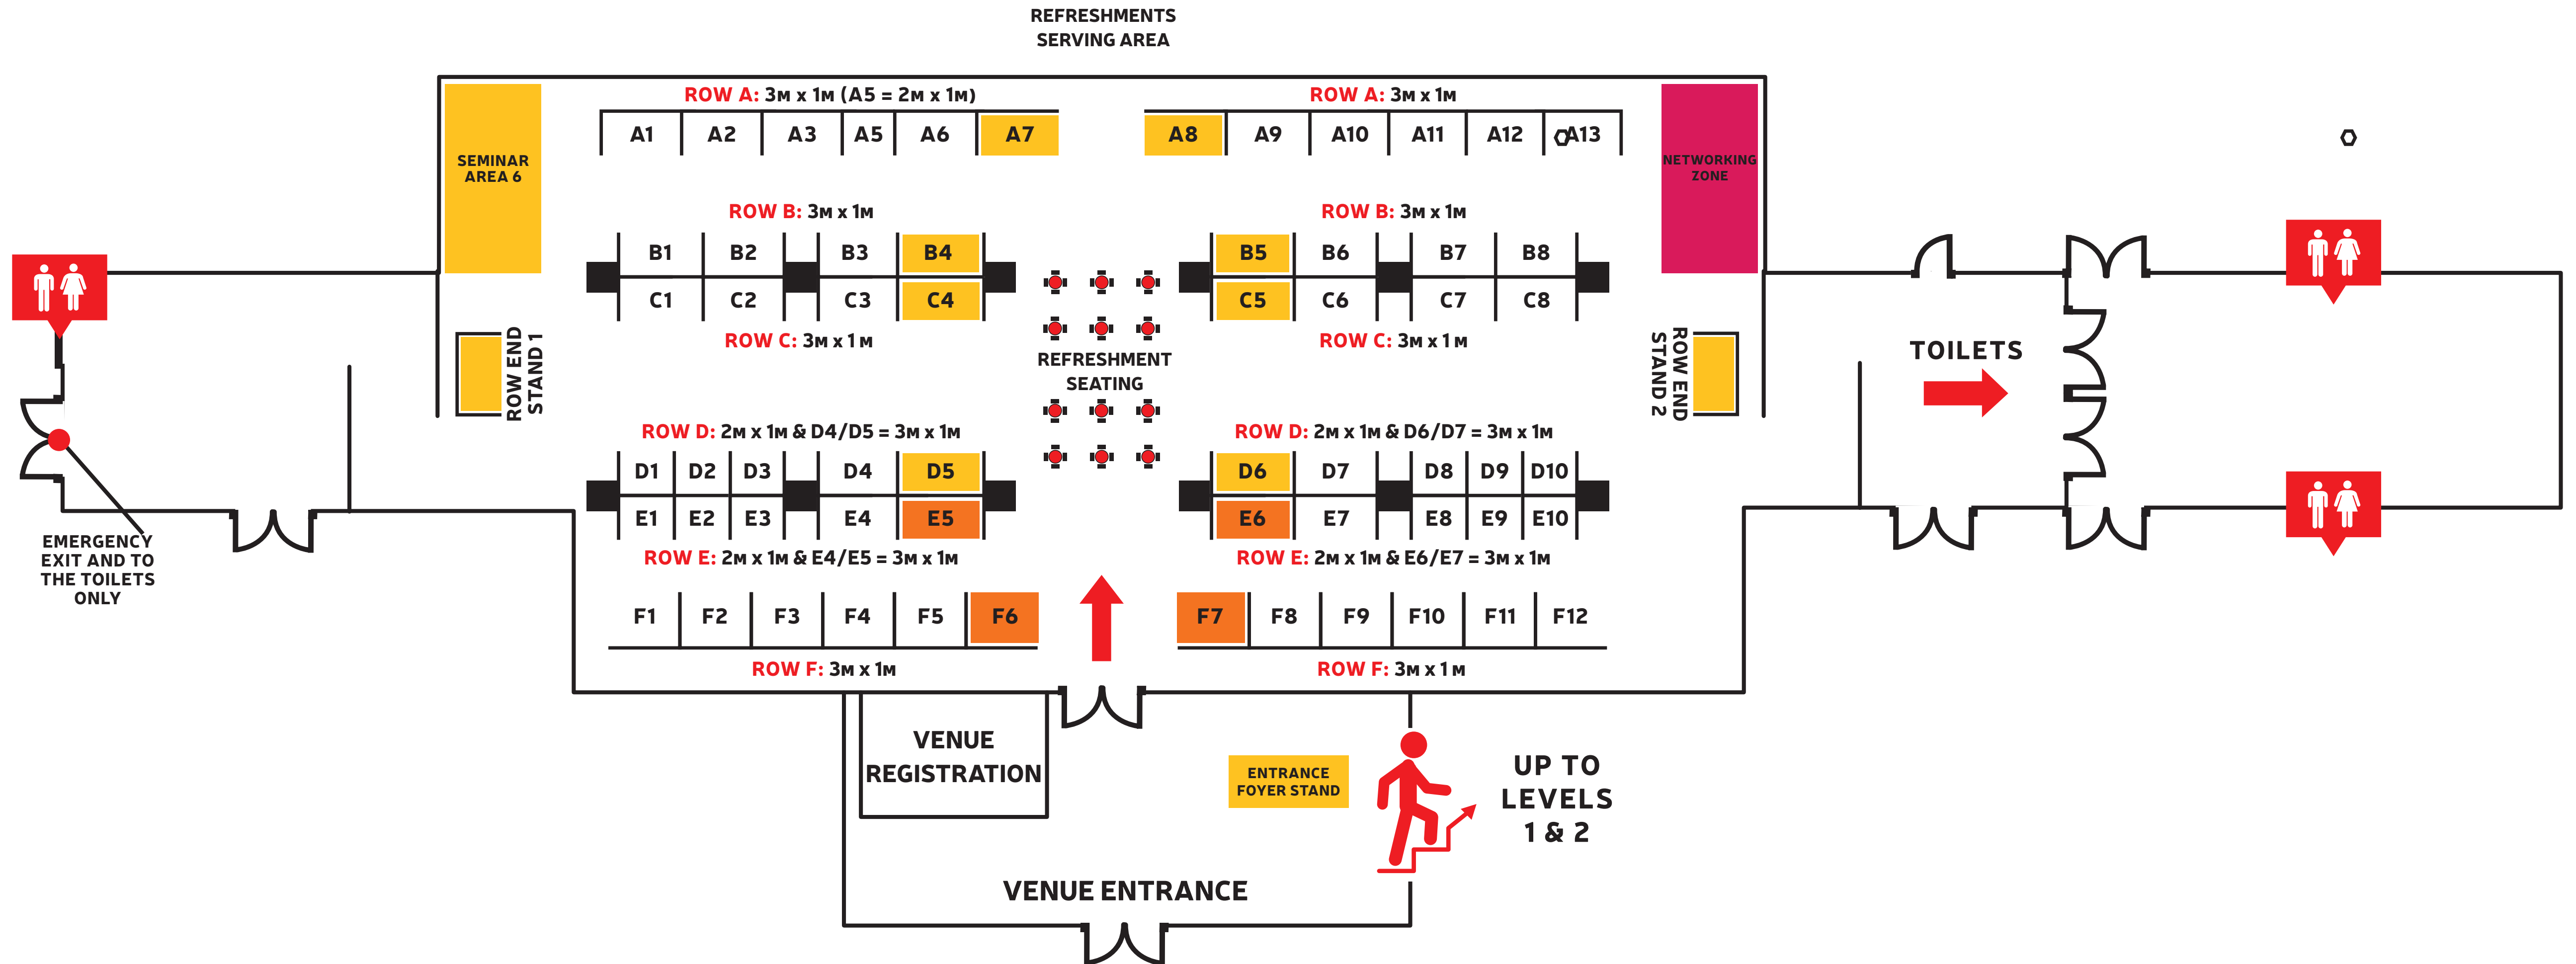

GROUND FLOOR CONCOURSE

2M x 1M SHELL STANDS = £180

3M x 1M SHELL STANDS = £230

PREMIUM SHELL STANDS (3M x 1M) = £280

DELUXE PREMIUM SHELL STANDS (3M x 1M) = £330

LEVEL 1 GOLD SUITE

■ STANDARD STANDS: £180

■ PREMIUM STANDS: £230

THE CHAMBER SHOWCASE @ THE NE EXPO - LEVEL 2 PLATINUM SUITES

■ STANDARD STANDS: £180

■ PREMIUM STANDS: £230