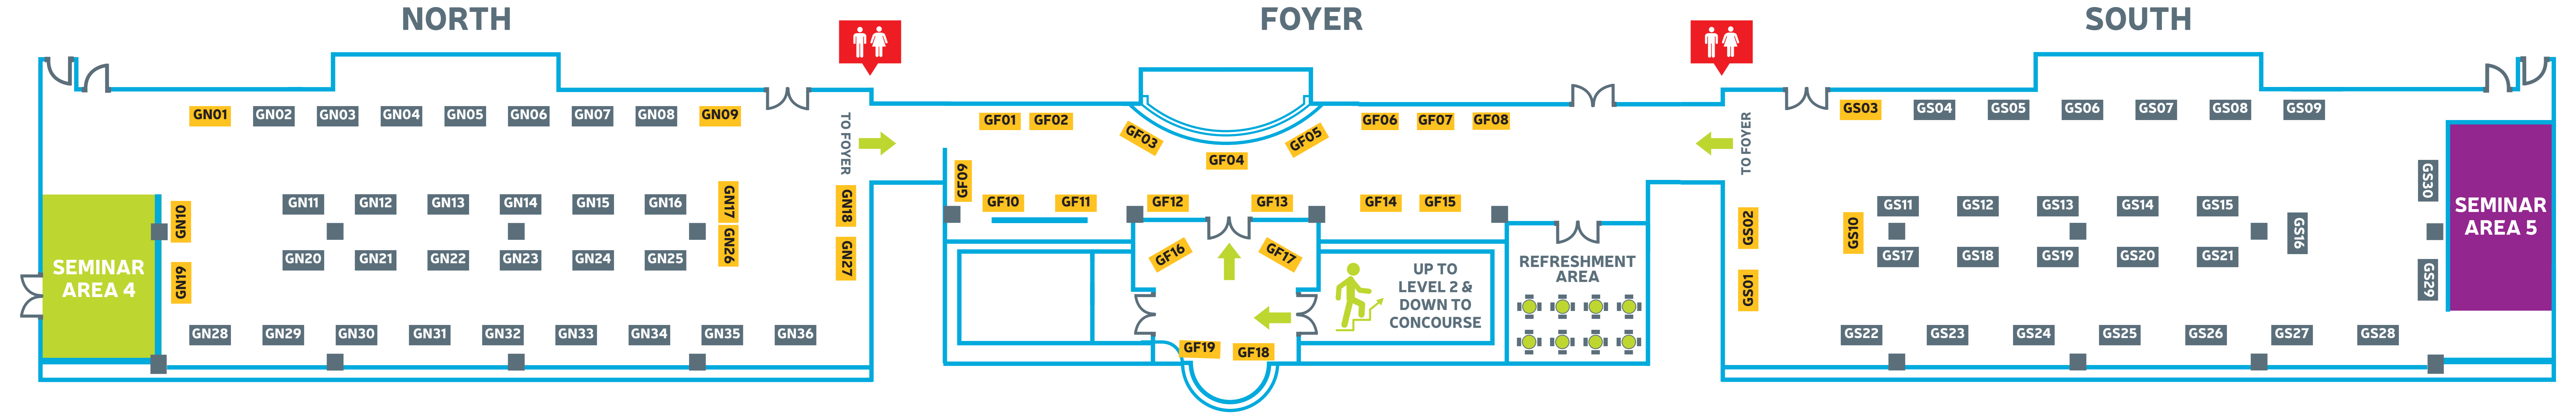

GROUND FLOOR CONCOURSE

2M x 1M SHELL STANDS = £180

3M x 1M SHELL STANDS = £230

PREMIUM SHELL STANDS (3M x 1M) = £280

DELUXE PREMIUM SHELL STANDS (3M x 1M) = £330

LEVEL 1 GOLD SUITE

■ STANDARD STANDS: £180

■ PREMIUM STANDS: £230

THE CHAMBER SHOWCASE @ THE NE EXPO - LEVEL 2 PLATINUM SUITES

■ STANDARD STANDS: £180

■ PREMIUM STANDS: £230