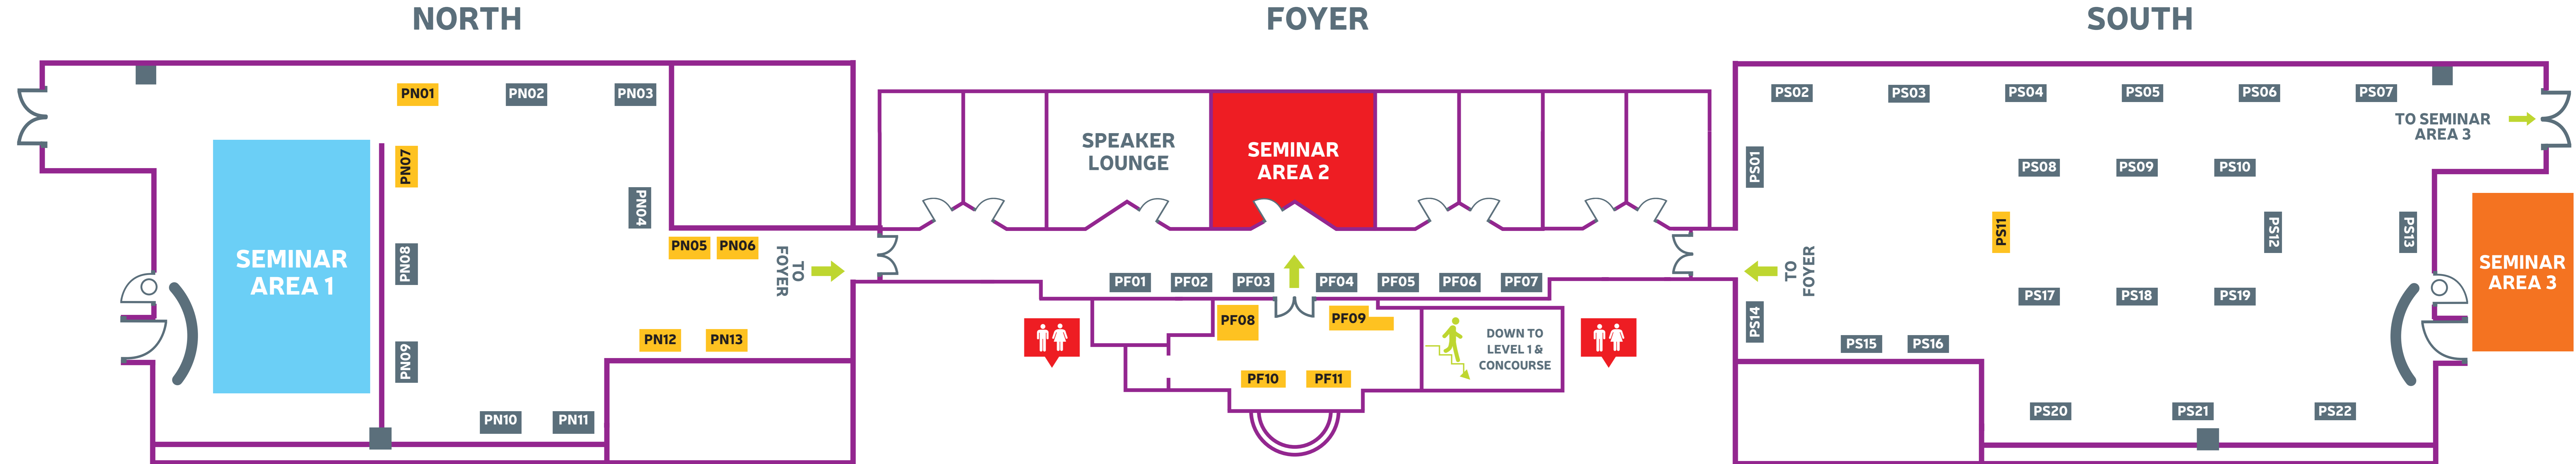

GROUND FLOOR CONCOURSE

2M x 1M SHELL STANDS = £180

3M x 1M SHELL STANDS = £230

PREMIUM SHELL STANDS (3M x 1M) = £280

DELUXE PREMIUM SHELL STANDS (3M x 1M) = £330

LEVEL 1 GOLD SUITE

■ STANDARD STANDS: £180

■ PREMIUM STANDS: £230

THE CHAMBER SHOWCASE @ THE NE EXPO - LEVEL 2 PLATINUM SUITES

■ STANDARD STANDS: £180

■ PREMIUM STANDS: £230