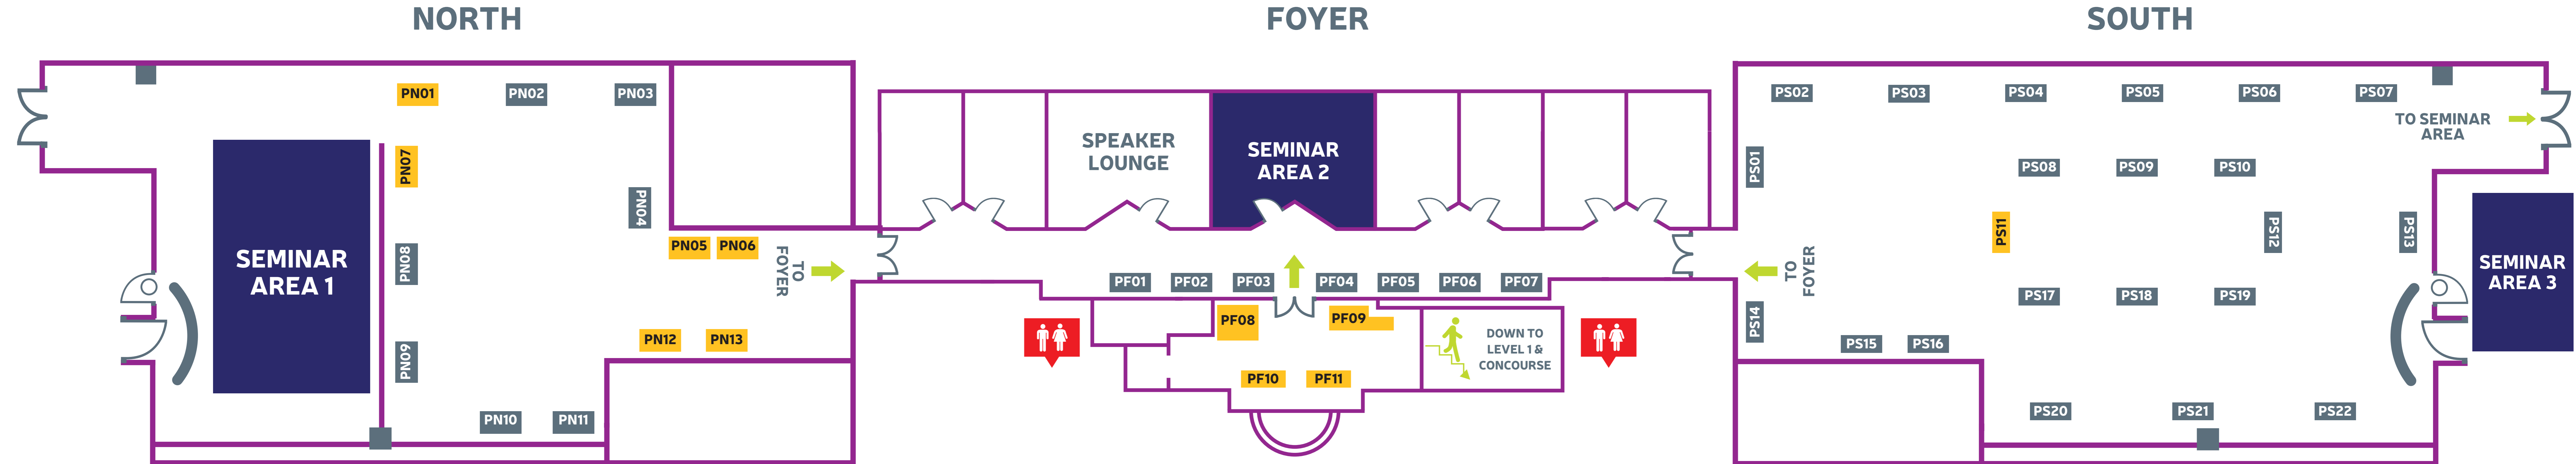

GROUND FLOOR CONCOURSE

2m x 1m SHELL STANDS = £150

3m x 1m SHELL STANDS = £200

 PREMIUM SHELL STANDS (3m x 1m) = £250

 DELUXE PREMIUM SHELL STANDS (3m x 1m) = £300

LEVEL 1 GOLD SUITE

■ STANDARD STANDS: £150

■ PREMIUM STANDS: £200

THE CHAMBER SHOWCASE @ THE NE EXPO - LEVEL 2 PLATINUM SUITES

■ STANDARD STANDS: £150

■ PREMIUM STANDS: £200