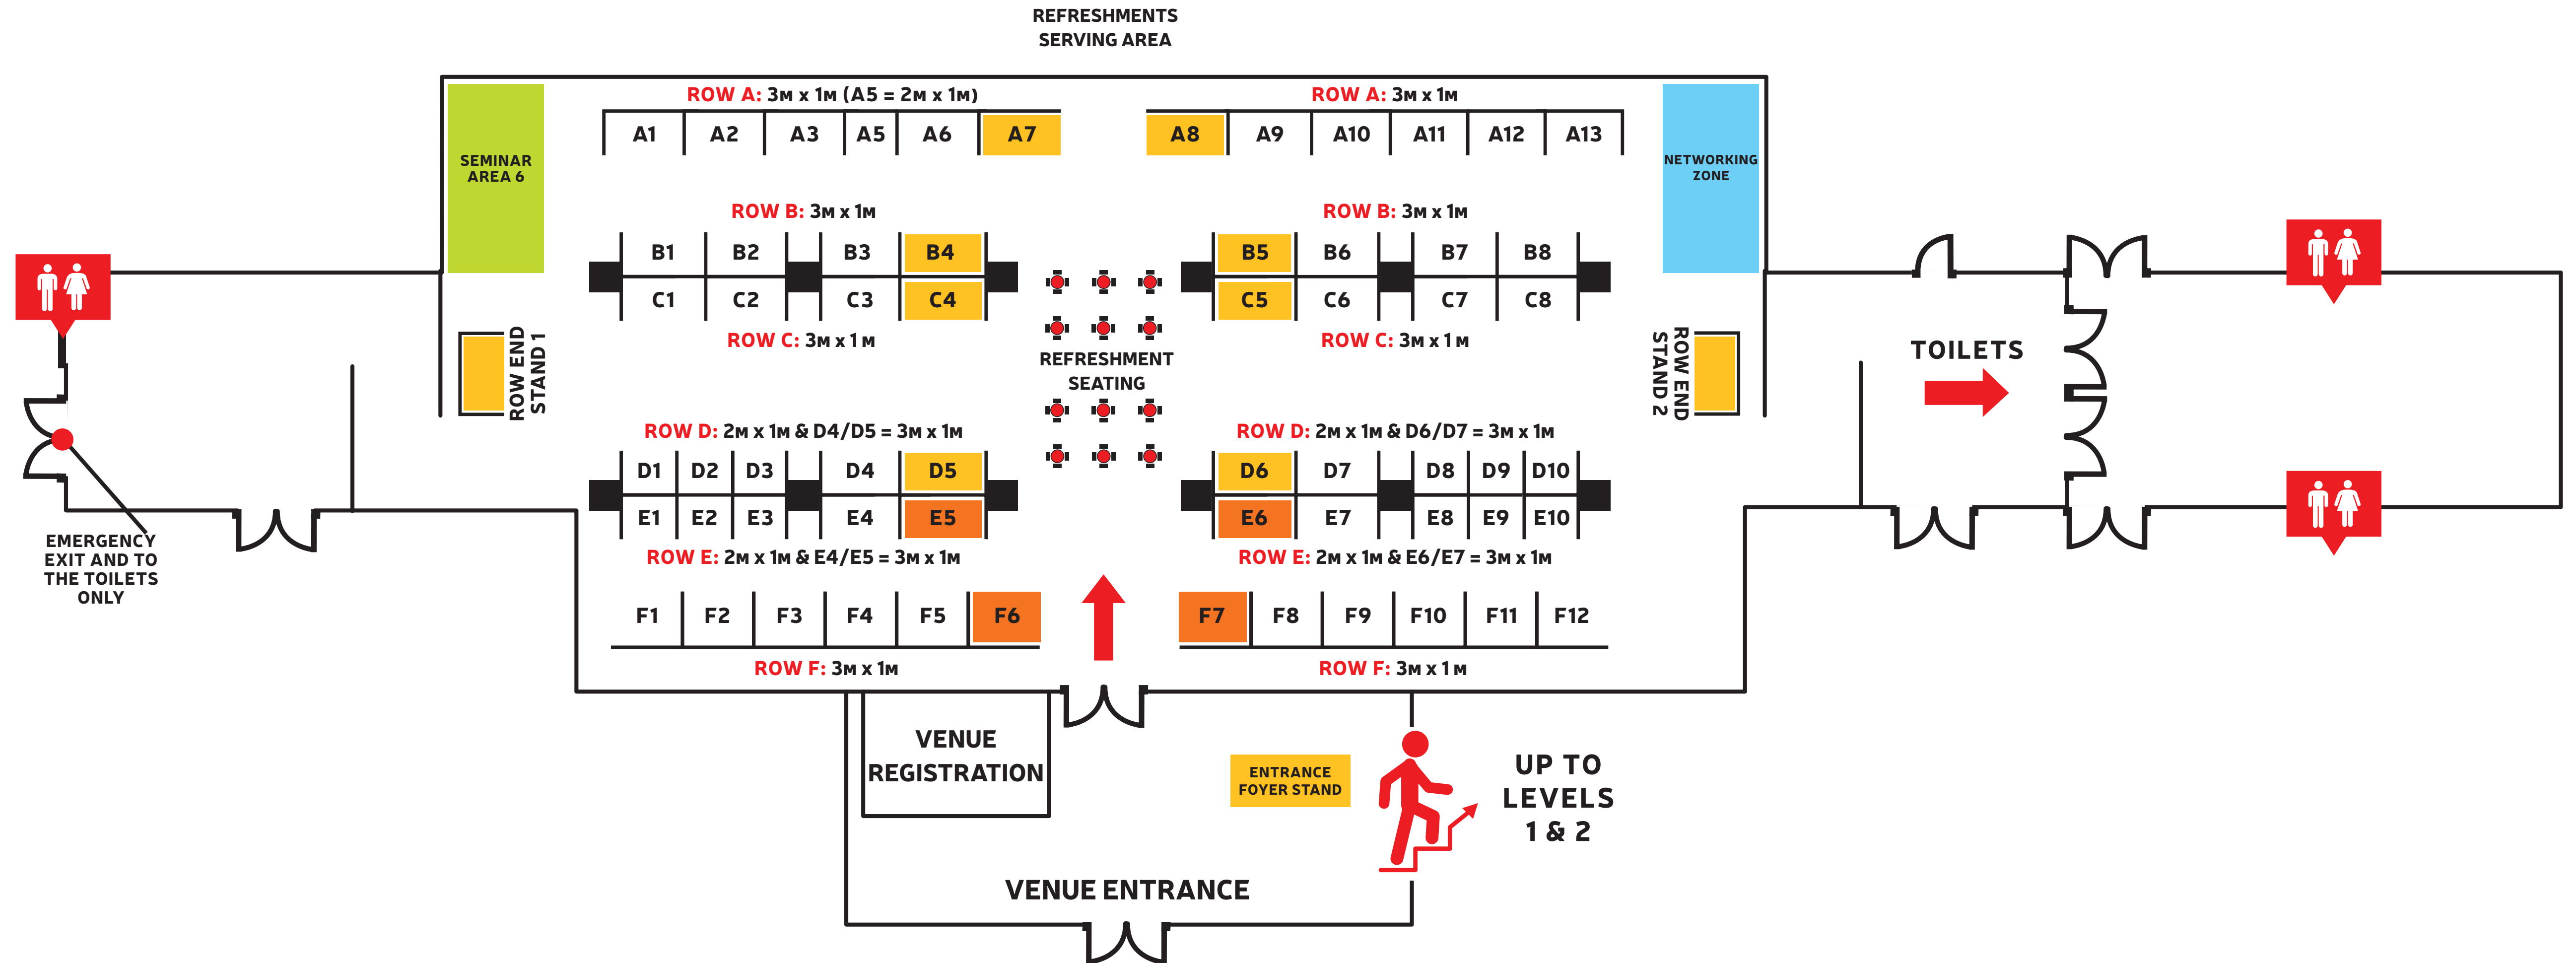

GROUND FLOOR CONCOURSE

2m x 1m SHELL STANDS = £150

3m x 1m SHELL STANDS = £200

 PREMIUM SHELL STANDS (3m x 1m) = £250

 DELUXE PREMIUM SHELL STANDS (3m x 1m) = £300

LEVEL 1 GOLD SUITE

■ STANDARD STANDS: £150

■ PREMIUM STANDS: £200

THE CHAMBER SHOWCASE @ THE NE EXPO - LEVEL 2 PLATINUM SUITES

■ STANDARD STANDS: £150

■ PREMIUM STANDS: £200