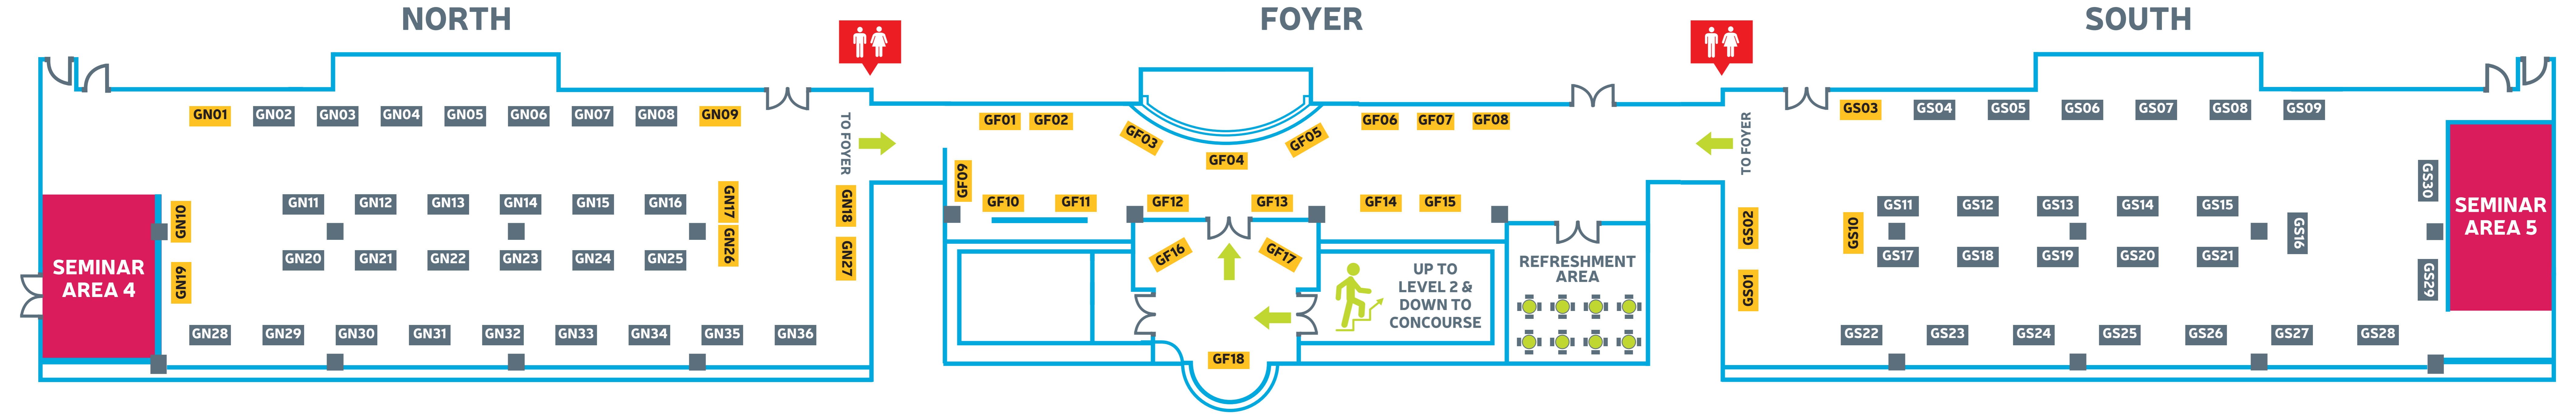

GROUND FLOOR CONCOURSE

2m x 1m SHELL STANDS = £150

3m x 1m SHELL STANDS = £200

 PREMIUM SHELL STANDS (3m x 1m) = £250

 DELUXE PREMIUM SHELL STANDS (3m x 1m) = £300

LEVEL 1 GOLD SUITE

■ STANDARD STANDS: £150

■ PREMIUM STANDS: £200

THE CHAMBER SHOWCASE @ THE NE EXPO - LEVEL 2 PLATINUM SUITES

■ STANDARD STANDS: £150

■ PREMIUM STANDS: £200